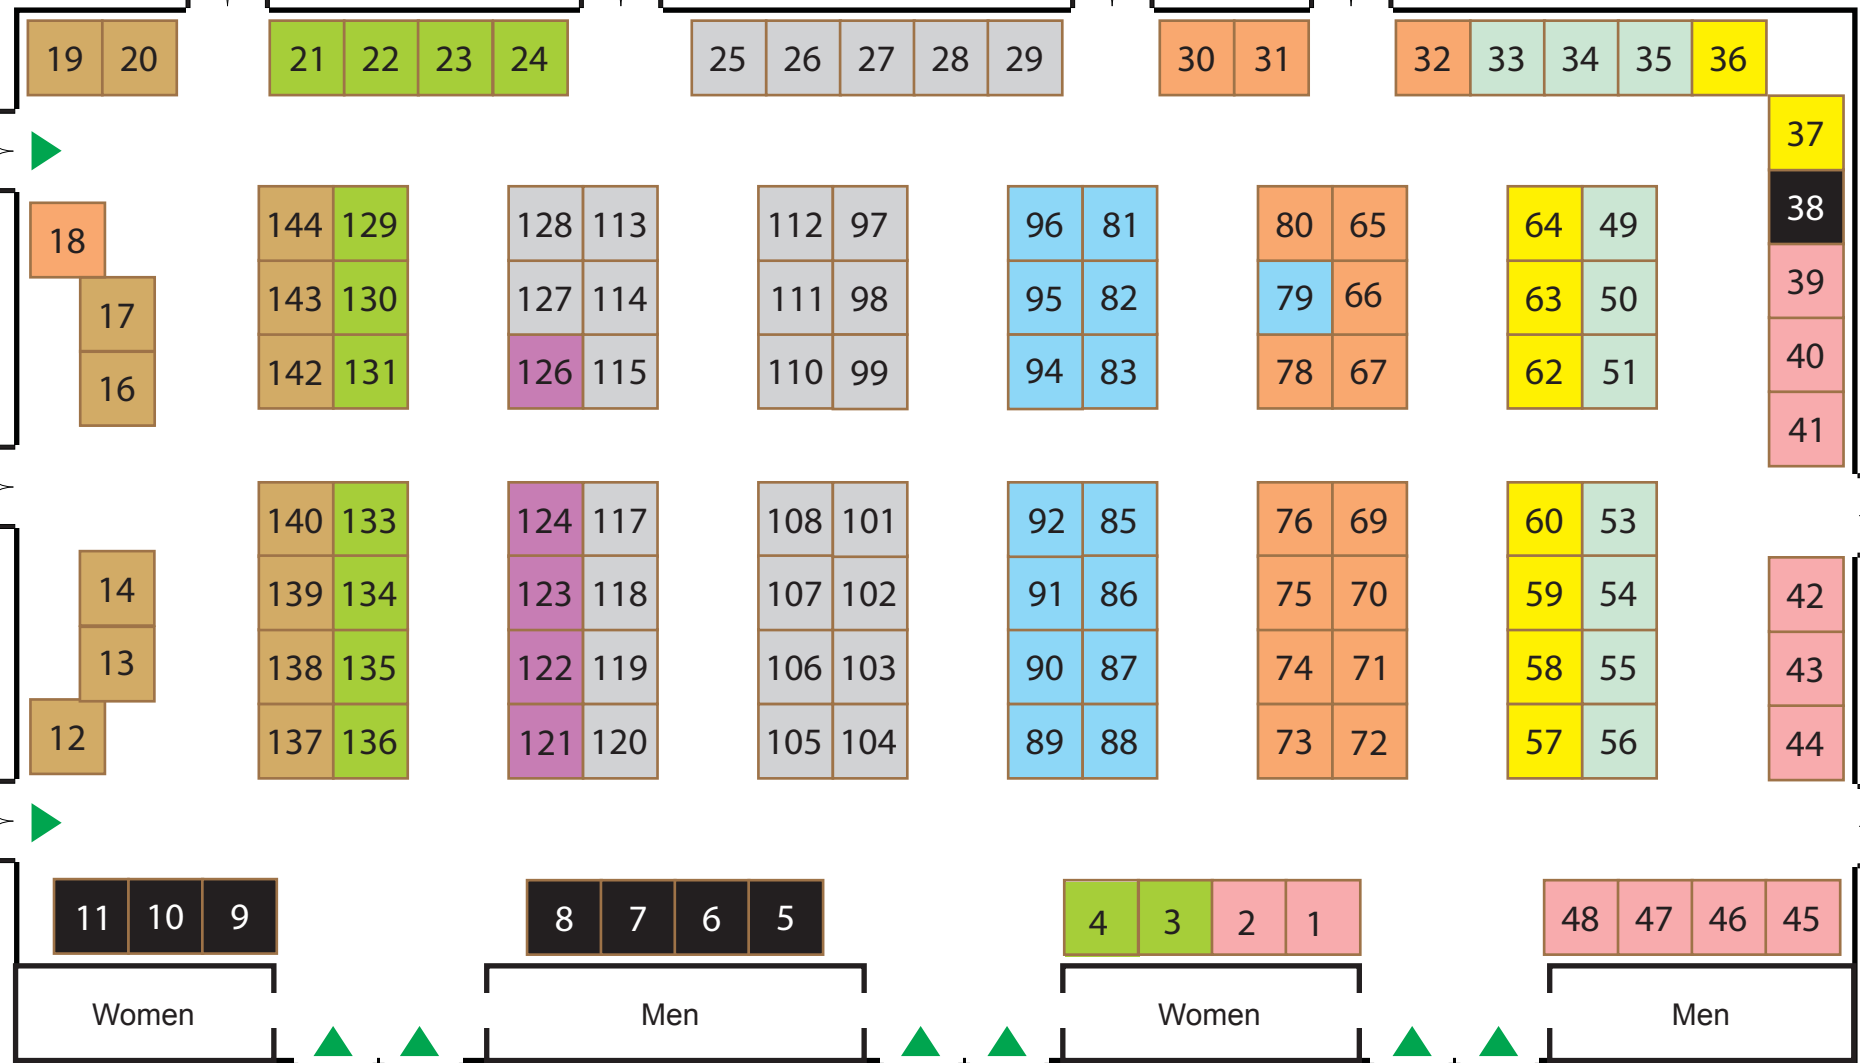

Workshop Rooms

Loading Dock Loading Dock

- Sustainability Education
- Transportation
- Community Action
- Health & Wellness
- Energy, Conservation & Recycling

- Green Building & Sust. Dev.
- Greening Your Home
- Greening Your Garden
- Green Lifestyles
- Food & Agriculture

Main Lobby