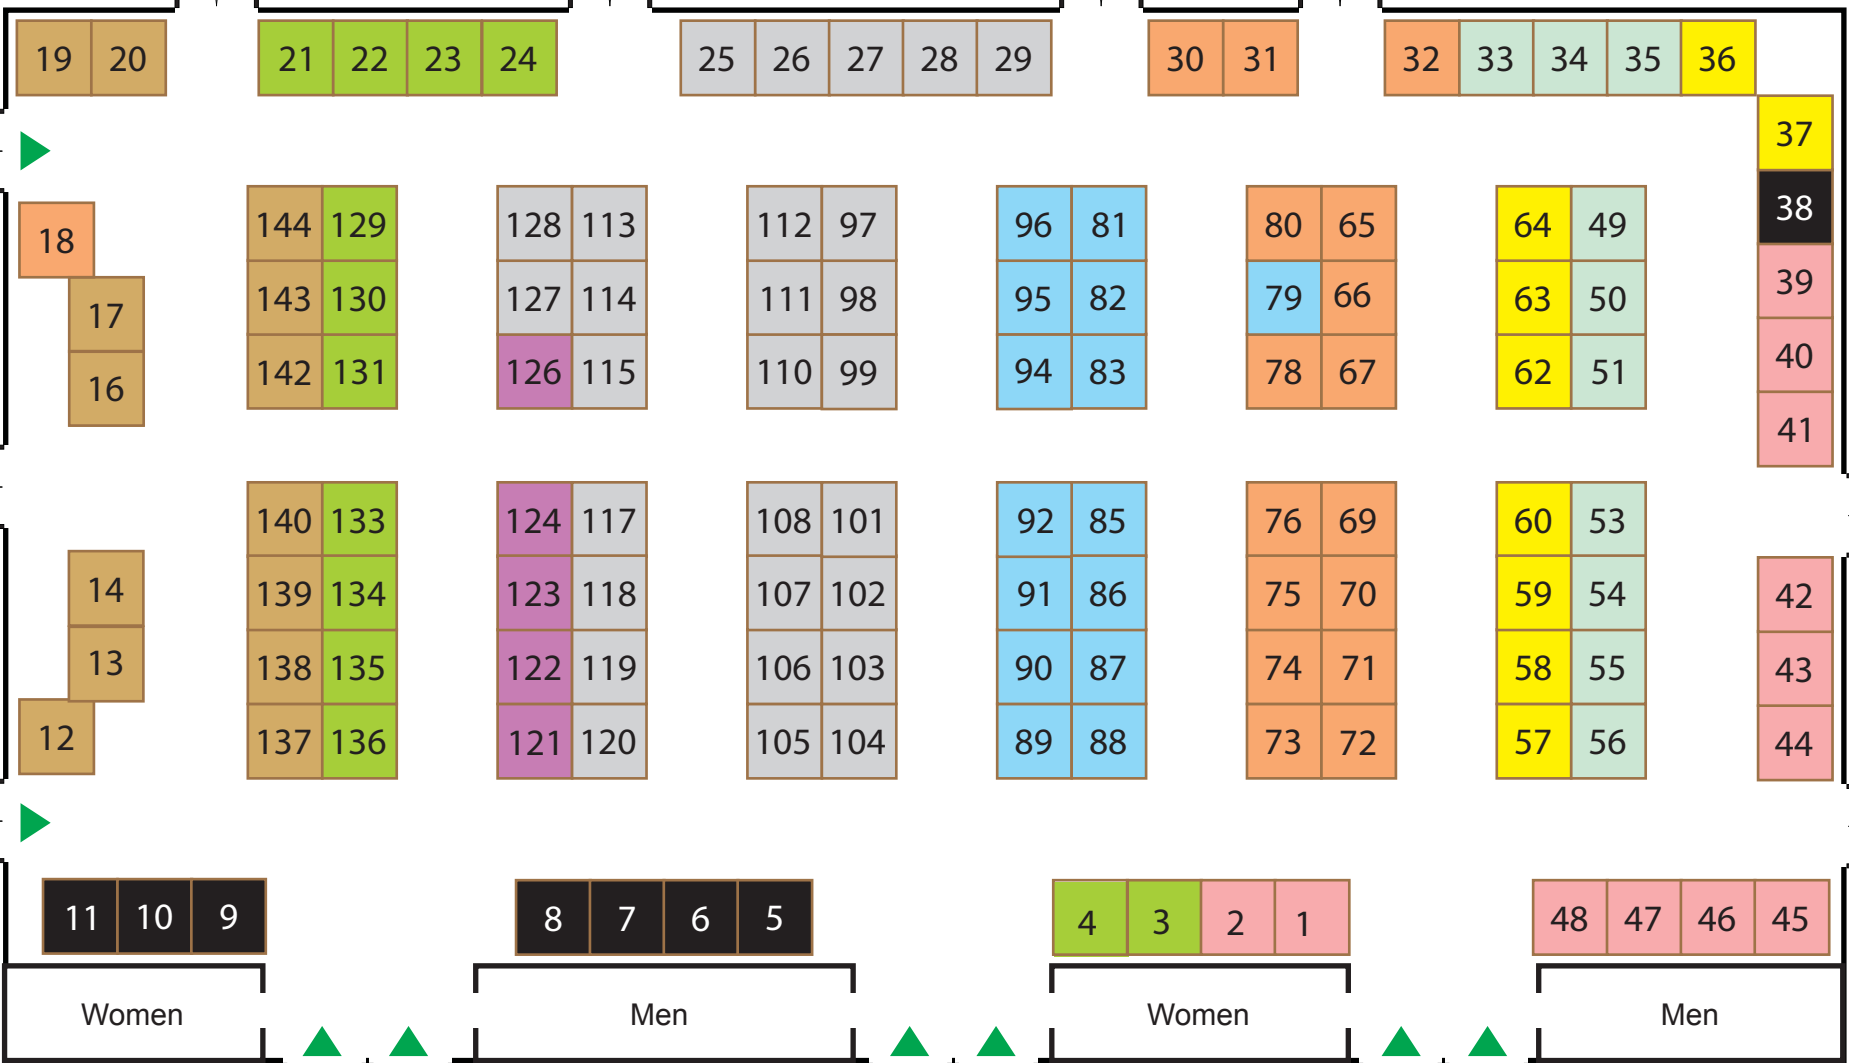

Workshop Rooms

Loading Dock Loading Dock

Main Lobby

- Sustainability Education
- Transportation
- Community Action
- Health & Wellness
- Energy, Conservation & Recycling

- Green Building & Sust. Dev.
- Greening Your Home
- Greening Your Garden
- Green Lifestyles
- Food & Agriculture